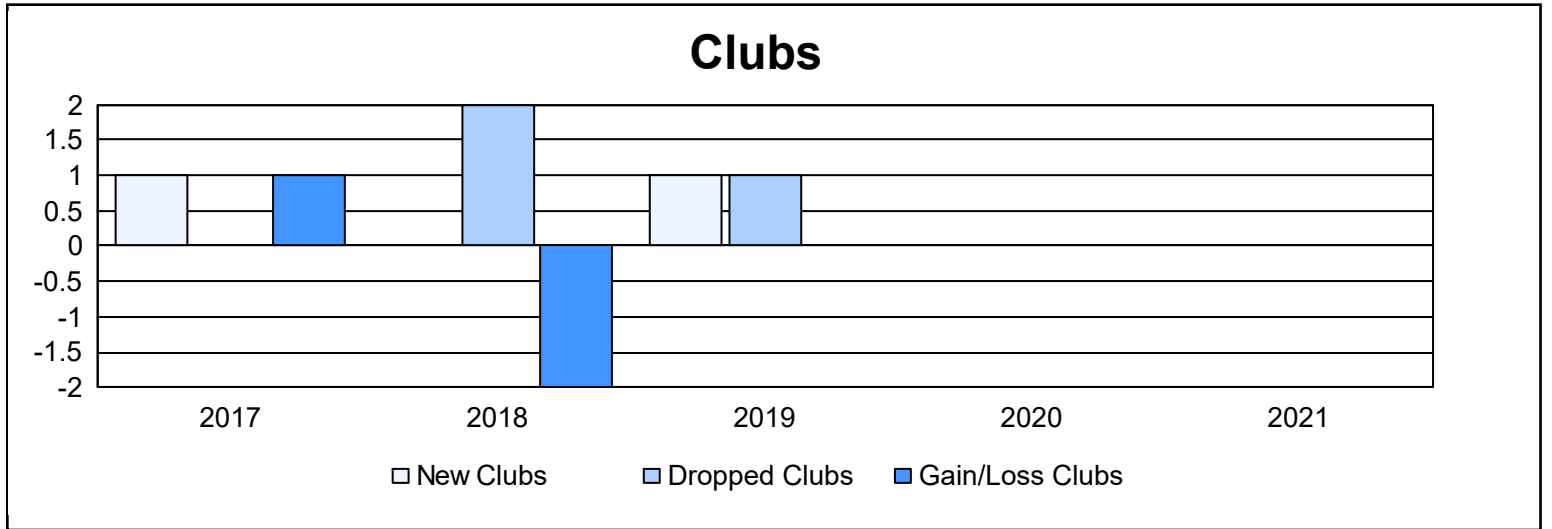

Year	New Clubs	Dropped Clubs	Gain/ Loss Clubs	New Members	Charter Members	Reinstate Members	Transfer Members	Total Member Added	Total Members Dropped	Gain/ Loss Members
2016-2017	1	0	1	111	22	6	13	152	208	-56
2017-2018	0	2	-2	99	0	4	32	135	227	-92
2018-2019	1	1	0	102	20	6	10	138	206	-68
2019-2020	0	0	0	82	2	2	8	94	208	-114
2020-2021	0	0	0	58	6	7	6	77	157	-80
<b>Average</b>	<b>0</b>	<b>1</b>	<b>0</b>	<b>90</b>	<b>10</b>	<b>5</b>	<b>14</b>	<b>119</b>	<b>201</b>	<b>-82</b>

### Membership Composition June 2021 Cumulative