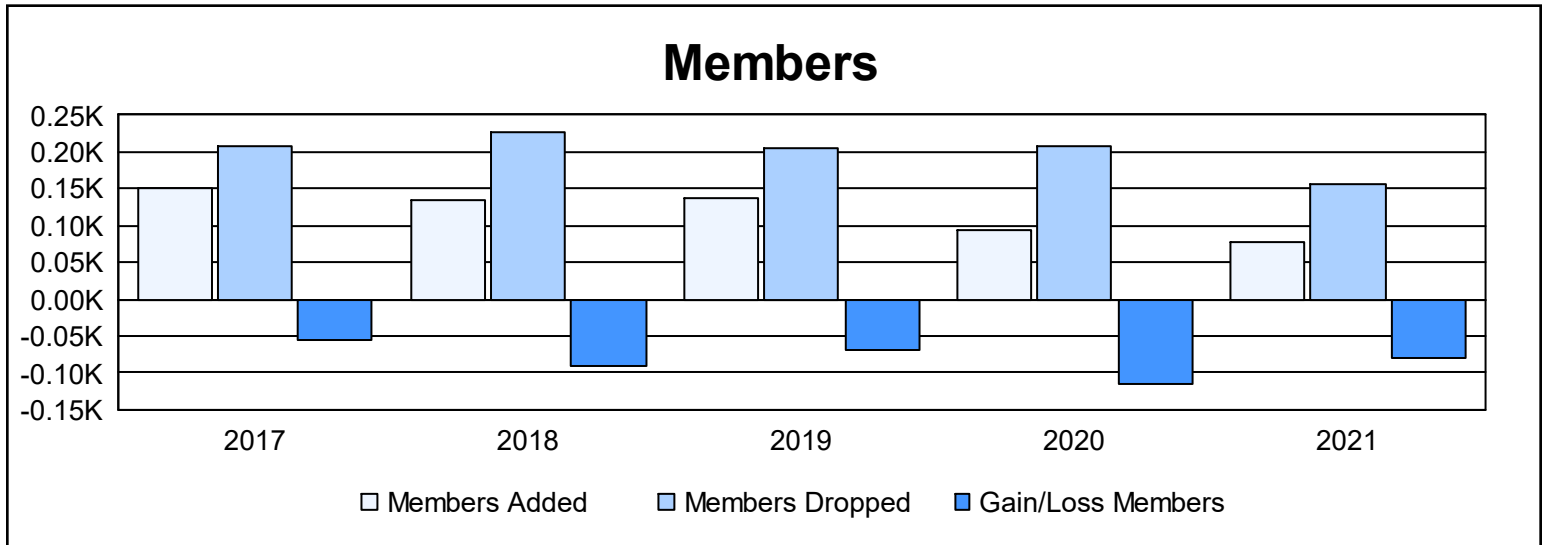

Year	New Clubs	Dropped Clubs	Gain/ Loss Clubs	New Members	Charter Members	Reinstate Members	Transfer Members	Total Member Added	Total Members Dropped	Gain/ Loss Members
2016-2017	1	0	1	111	22	6	13	152	208	-56
2017-2018	0	2	-2	99	0	4	32	135	227	-92
2018-2019	1	1	0	102	20	6	10	138	206	-68
2019-2020	0	0	0	82	2	2	8	94	208	-114
2020-2021	0	0	0	58	6	7	6	77	157	-80
<b>Average</b>	<b>0</b>	<b>1</b>	<b>0</b>	<b>90</b>	<b>10</b>	<b>5</b>	<b>14</b>	<b>119</b>	<b>201</b>	<b>-82</b>

### Membership Composition June 2021 Cumulative